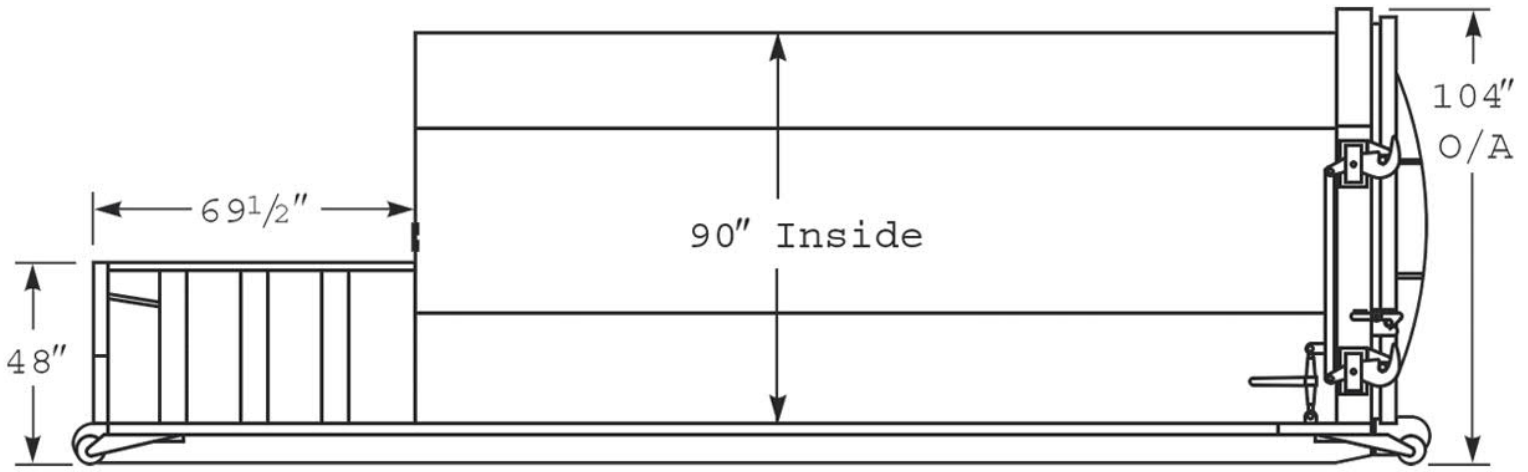

SELF CONTAINED COMPACTORS (STANDARD INSTALLATION)

Ground loading 3-door lockable dog house enclosure (2-door also available)

Over the rear suspended security chute with inside U/L security fire door

Over the side suspended security chute with inside U/L security fire door

Dock loading 2-door lockable bulkhead dog house enclosure requires interlock switches

Dock loading open hopper extension

Dock loading open low hopper extension

SELF CONTAINED COMPACTORS (STANDARD INSTALLATION)

Approximate Specifications

	20 Cubic Yard	35 Cubic Yard
CAPACITY IN CUBIC YARDS:	20	35
OVERALL LENGTH:	15'-10"	23'-5"
OVERALL HEIGHT:	8'-8"	8'-8"
HOPPER SIZE:	L-40", W-60", D-36"	Two cubic yard

Please note: Every installation is fully customizable based upon customer needs and location set up