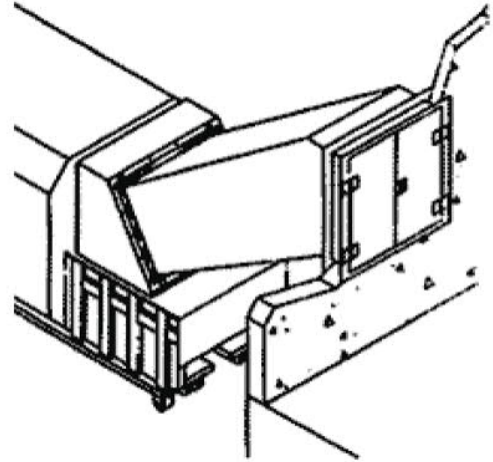

SELF CONTAINED COMPACTORS (STANDARD INSTALLATION)

Ground loading 3-door lockable dog house enclosure (2-door also available)

Over the rear suspended security chute with inside U/L security fire door

Over the side suspended security chute with inside U/L security fire door

Dock loading 2-door lockable bulkhead dog house enclosure requires interlock switches

Dock loading open hopper extension

Dock loading open low hopper extension

SELF CONTAINED COMPACTORS (STANDARD INSTALLATION)

Approximate Specifications

	20 Cubic Yard	35 Cubic Yard
CAPACITY IN CUBIC YARDS:	20	35
OVERALL LENGTH:	15'-10"	23'-5"
OVERALL HEIGHT:	8'-8"	8'-8"
HOPPER SIZE:	L-40", W-60", D-36"	Two cubic yard

Please note: Every installation is fully customizable based upon customer needs and location set up